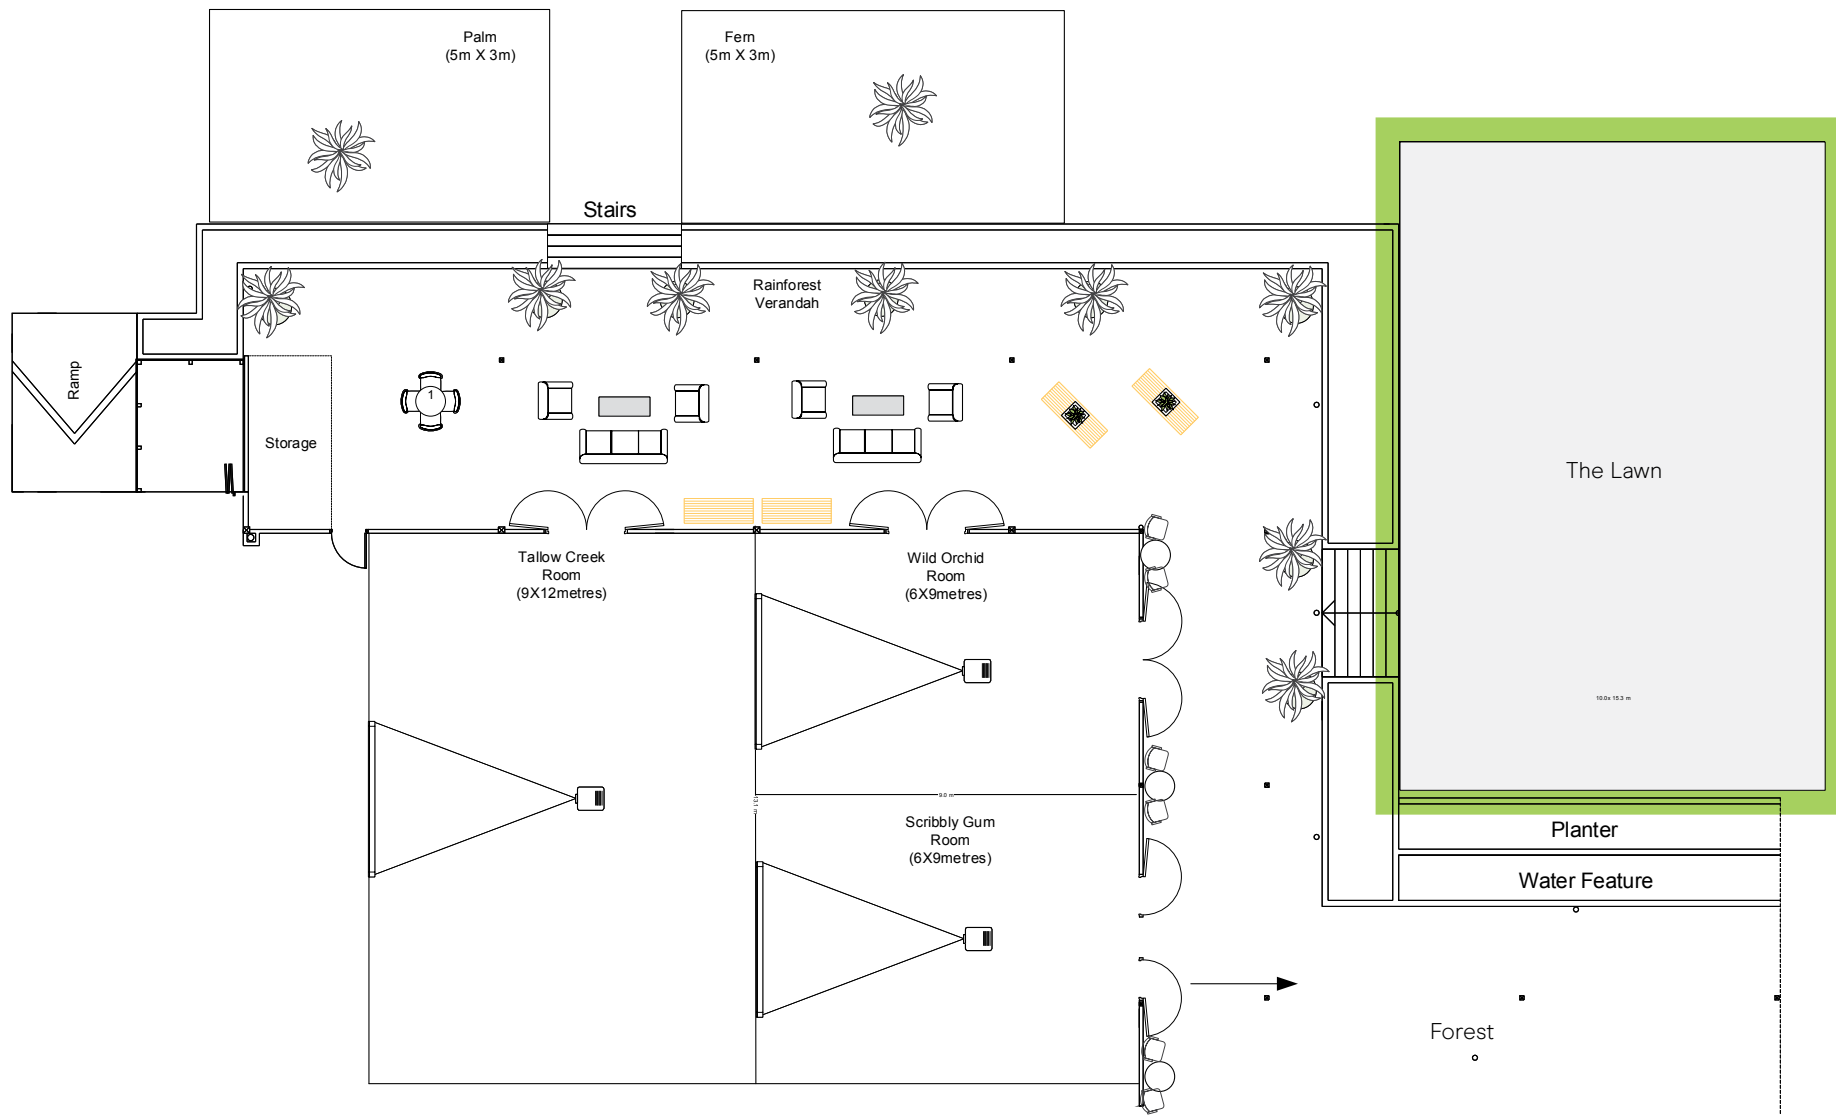

The Lawn

Event space	Length	Width	Height	Area	Venue hire	Theatre	Banquet	Classroom	Boardroom	U-Shape	Cocktail
The Lawn	15	23	outdoor	345	1000	172	170	-	-	-	250