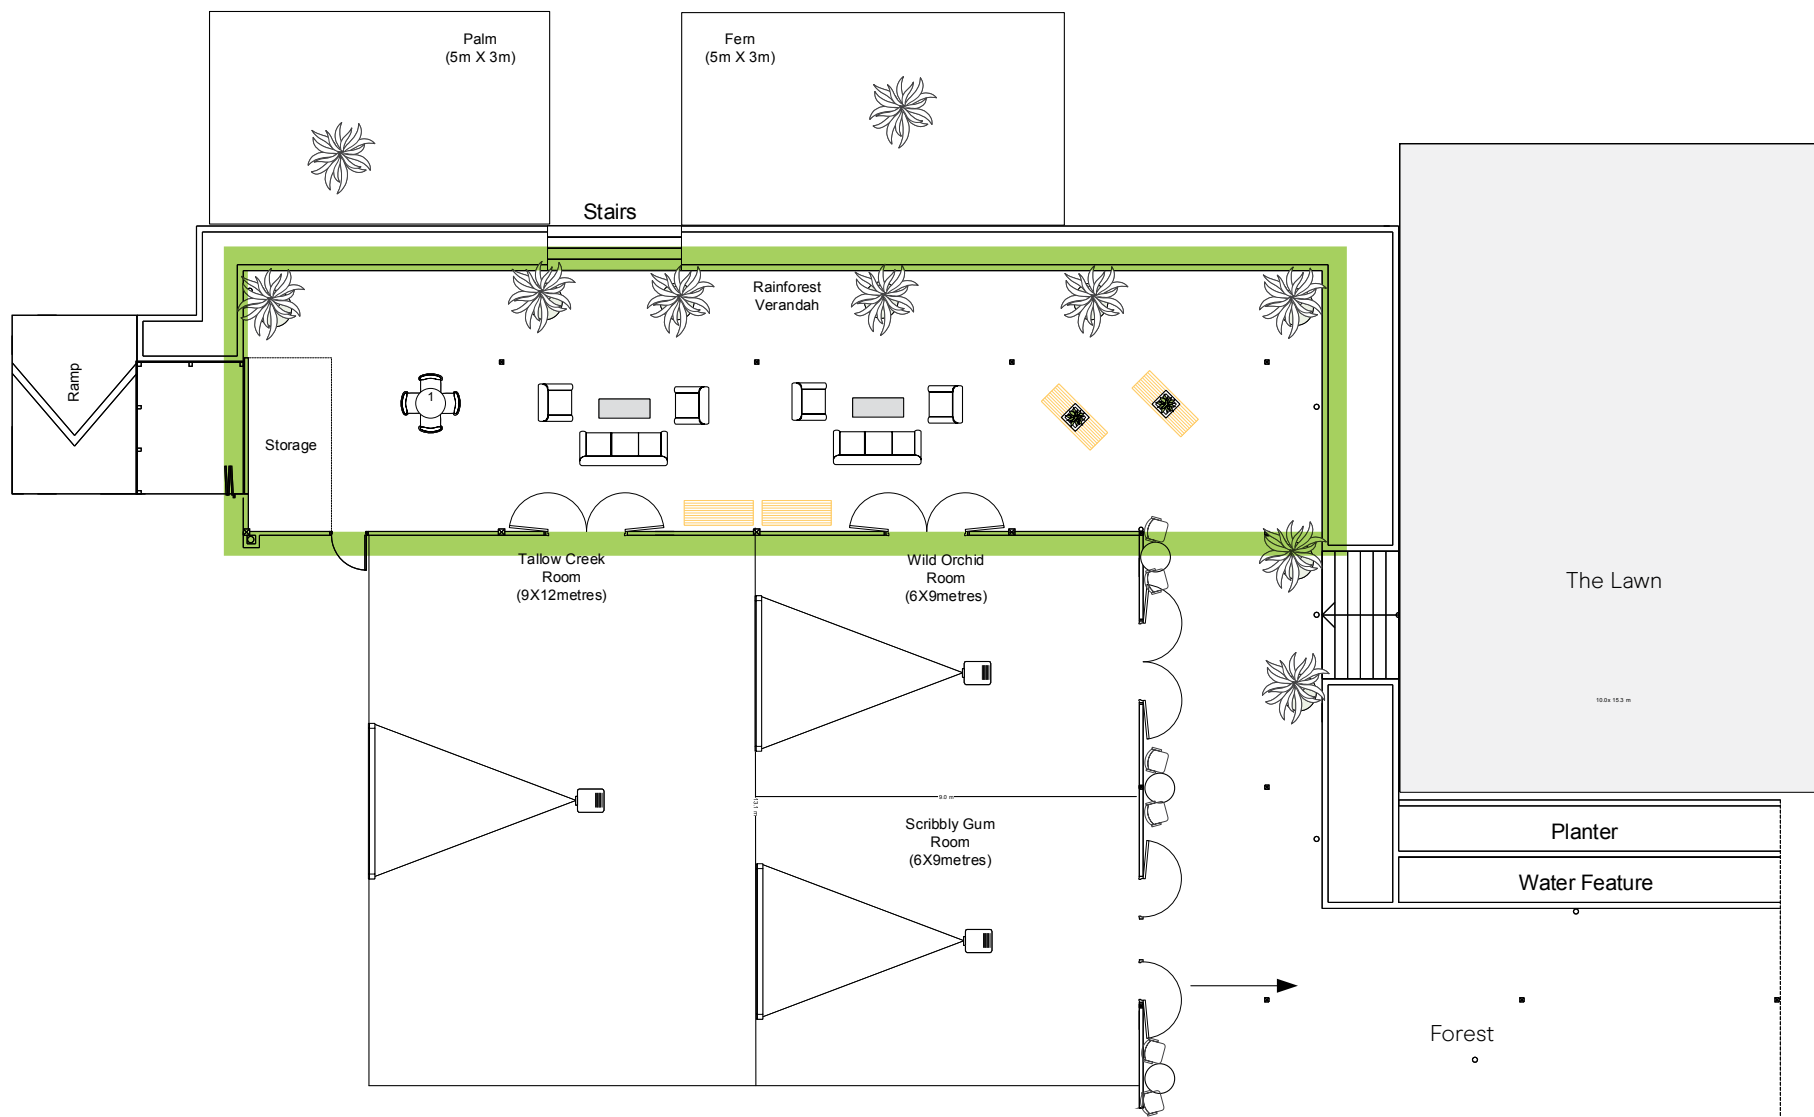

Rainforest Verandah

Event space	Length	Width	Height	Area	Venue hire	Theatre	Banquet	Classroom	Boardroom	U-Shape	Cocktail
Rainforest Verandah	24	6	6	144	500	70	20	30	50	33	150