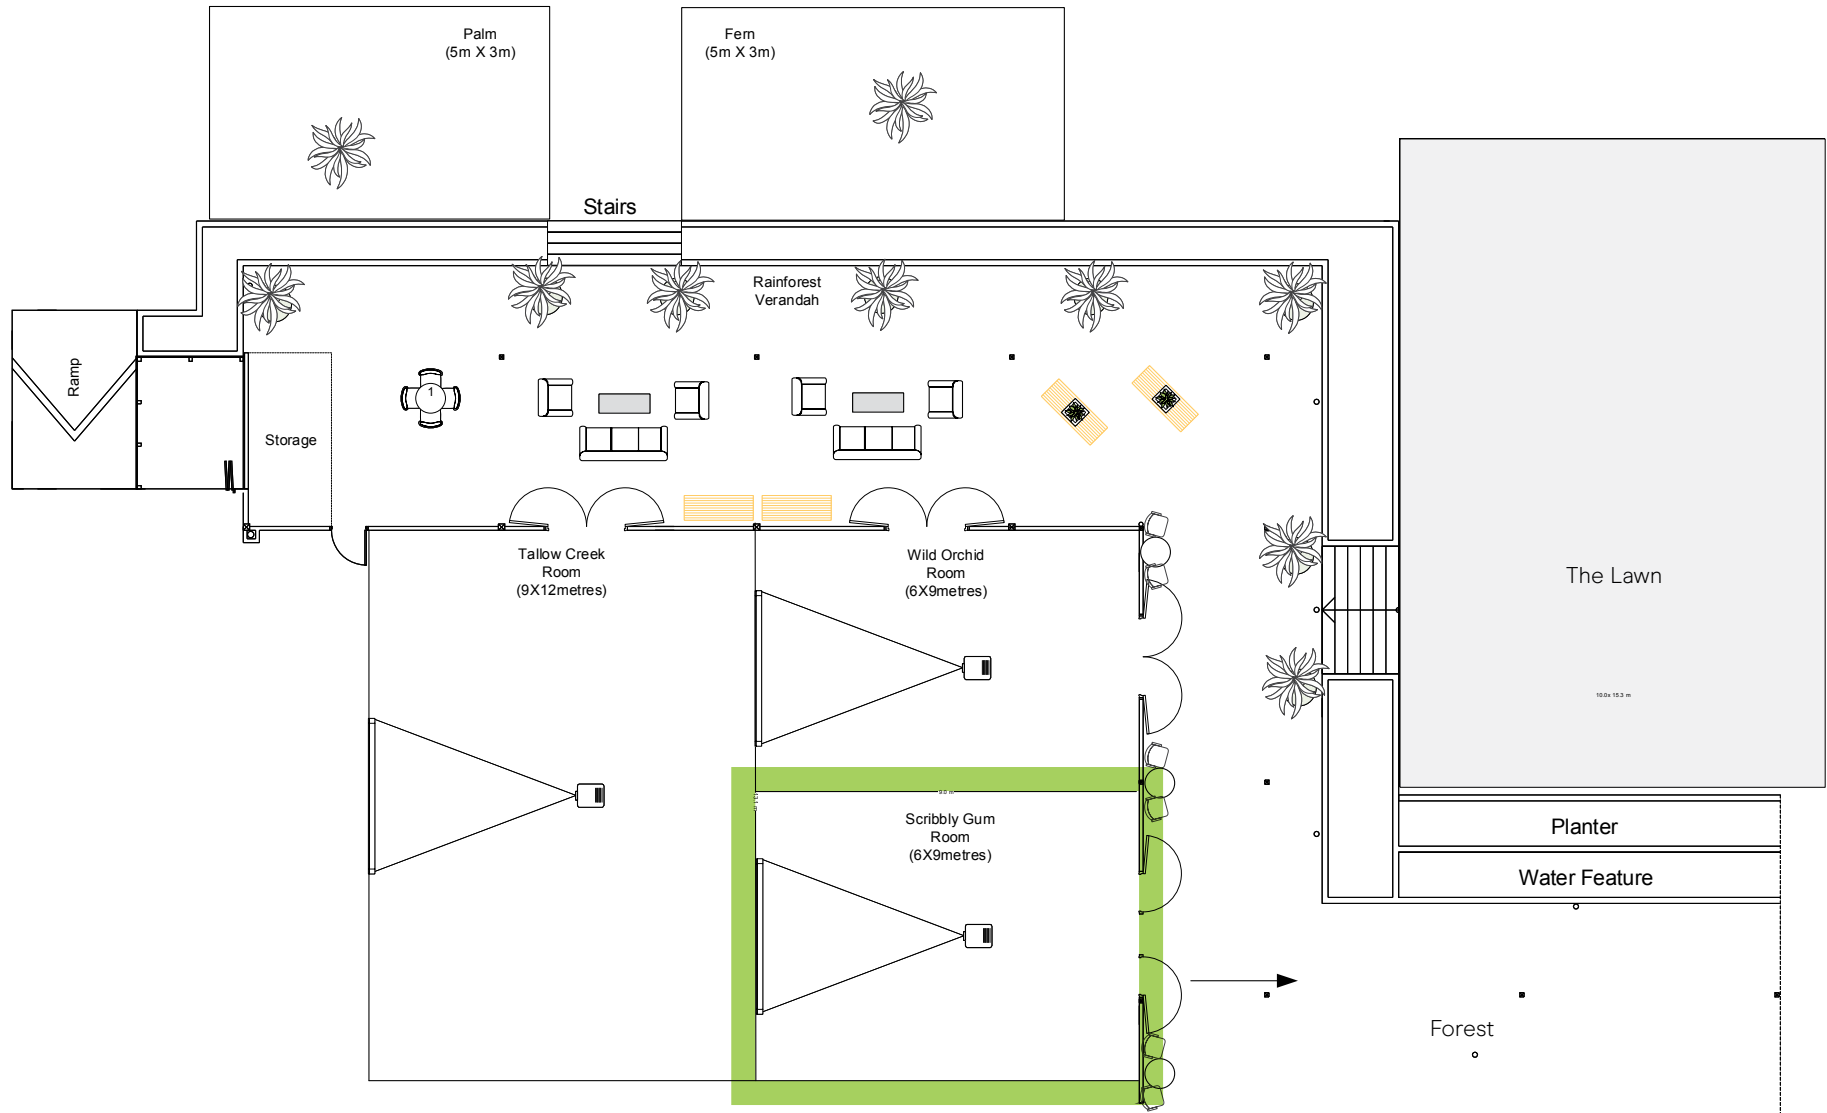

Scribbly Gum

Event space	Length	Width	Height	Area	Venue hire	Theatre	Banquet	Classroom	Boardroom	U-Shape	Cocktail
Scribbly Gum	9	6	3.76	54	500	40	20	18	14	18	45