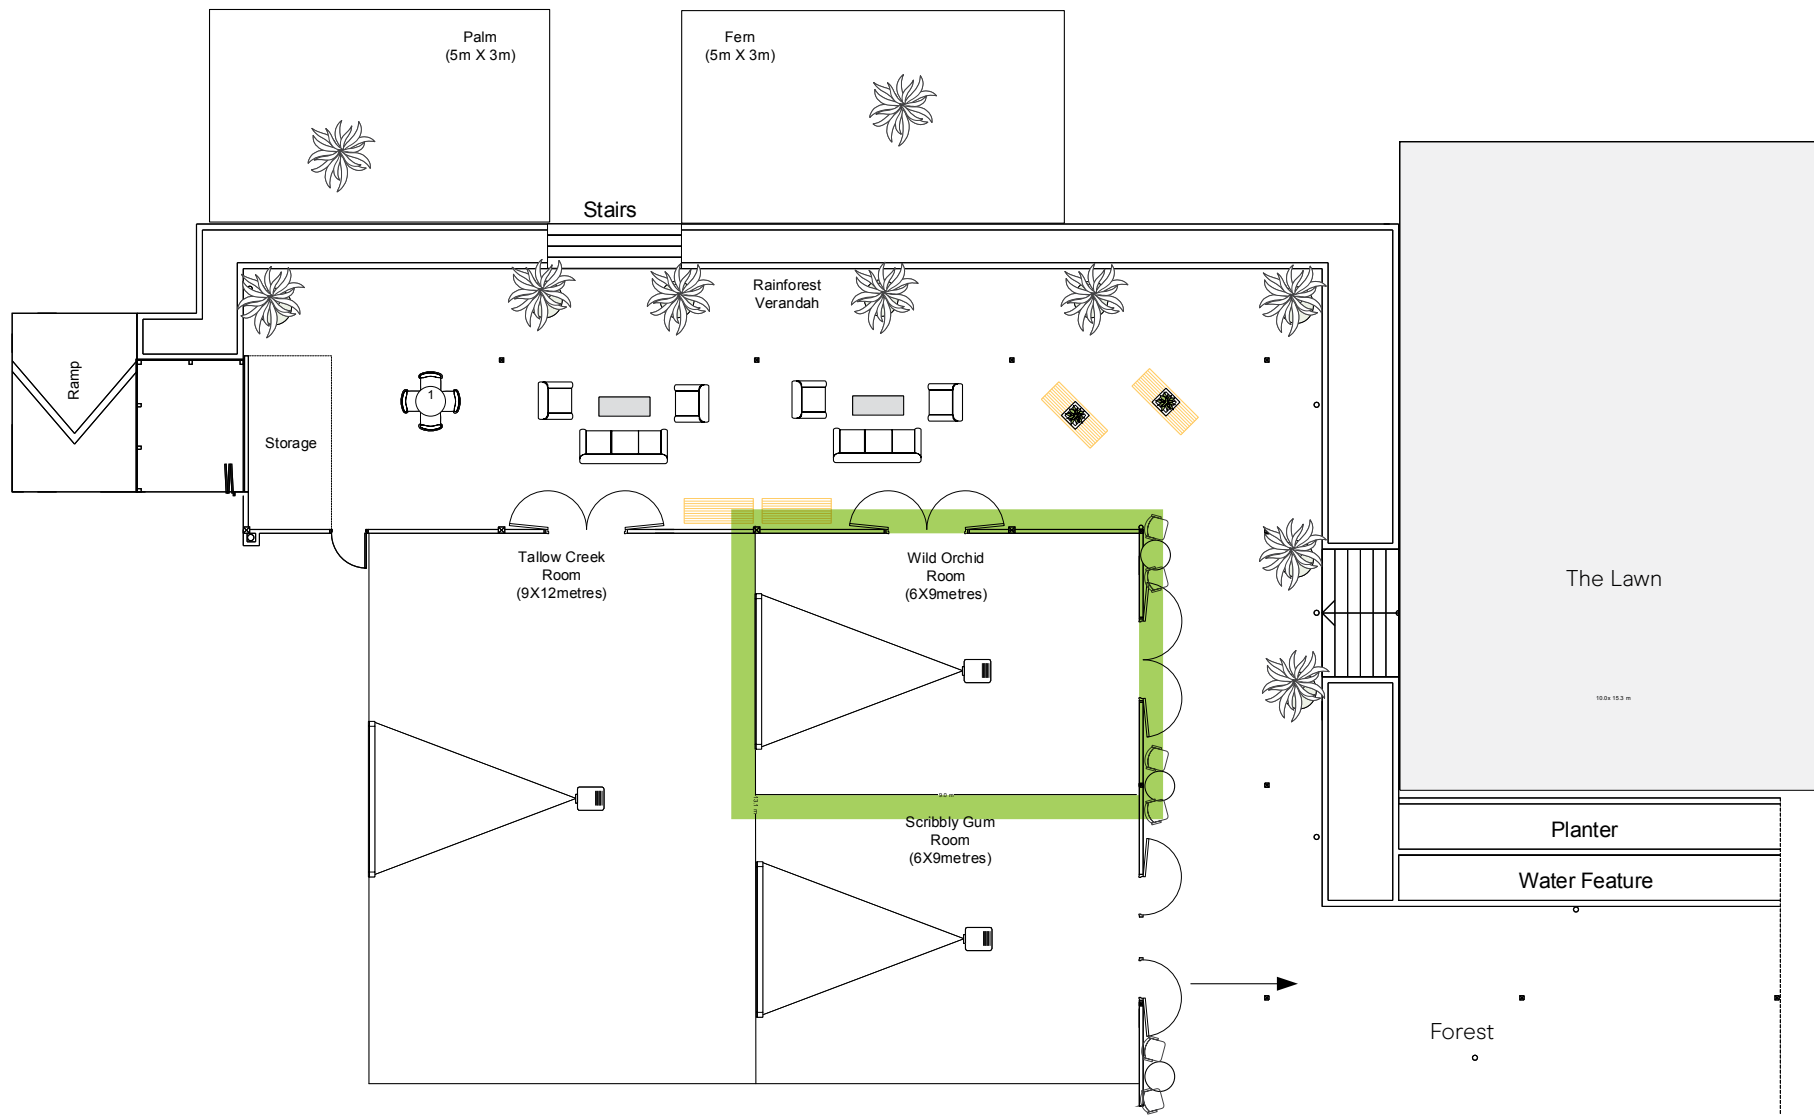

# Wild Orchard

Event space	Length	Width	Height	Area	Venue hire	Theatre	Banquet	Classroom	Boardroom	U-Shape	Cocktail
Wild Orchid	9	6	3.76	54	500	40	20	18	14	18	45