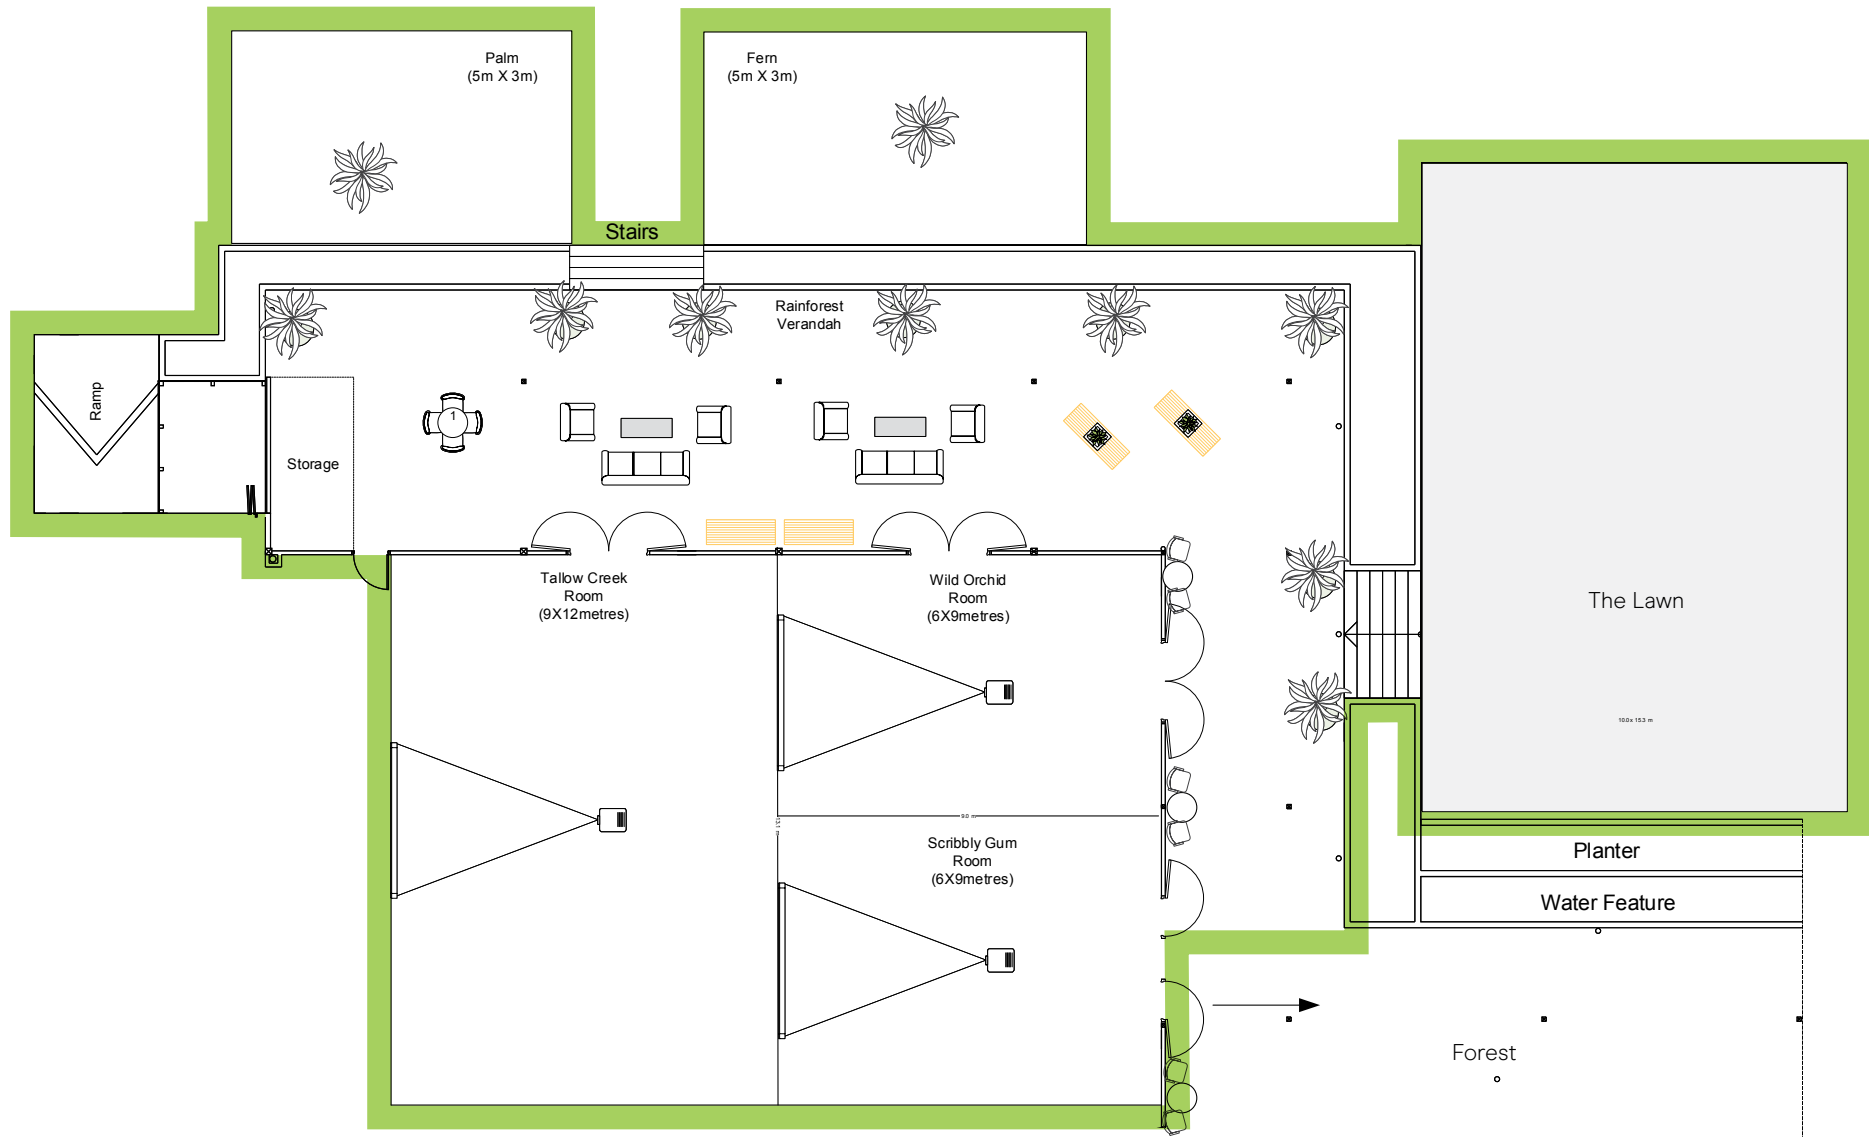

The Entire Conference Space

Event space	Length	Width	Height	Area	Venue hire	Theatre	Banquet	Classroom	Boardroom	U-Shape	Cocktail
The Entire Conference Space	18	12	3.76	216	1500	192	150	120	44	45	180