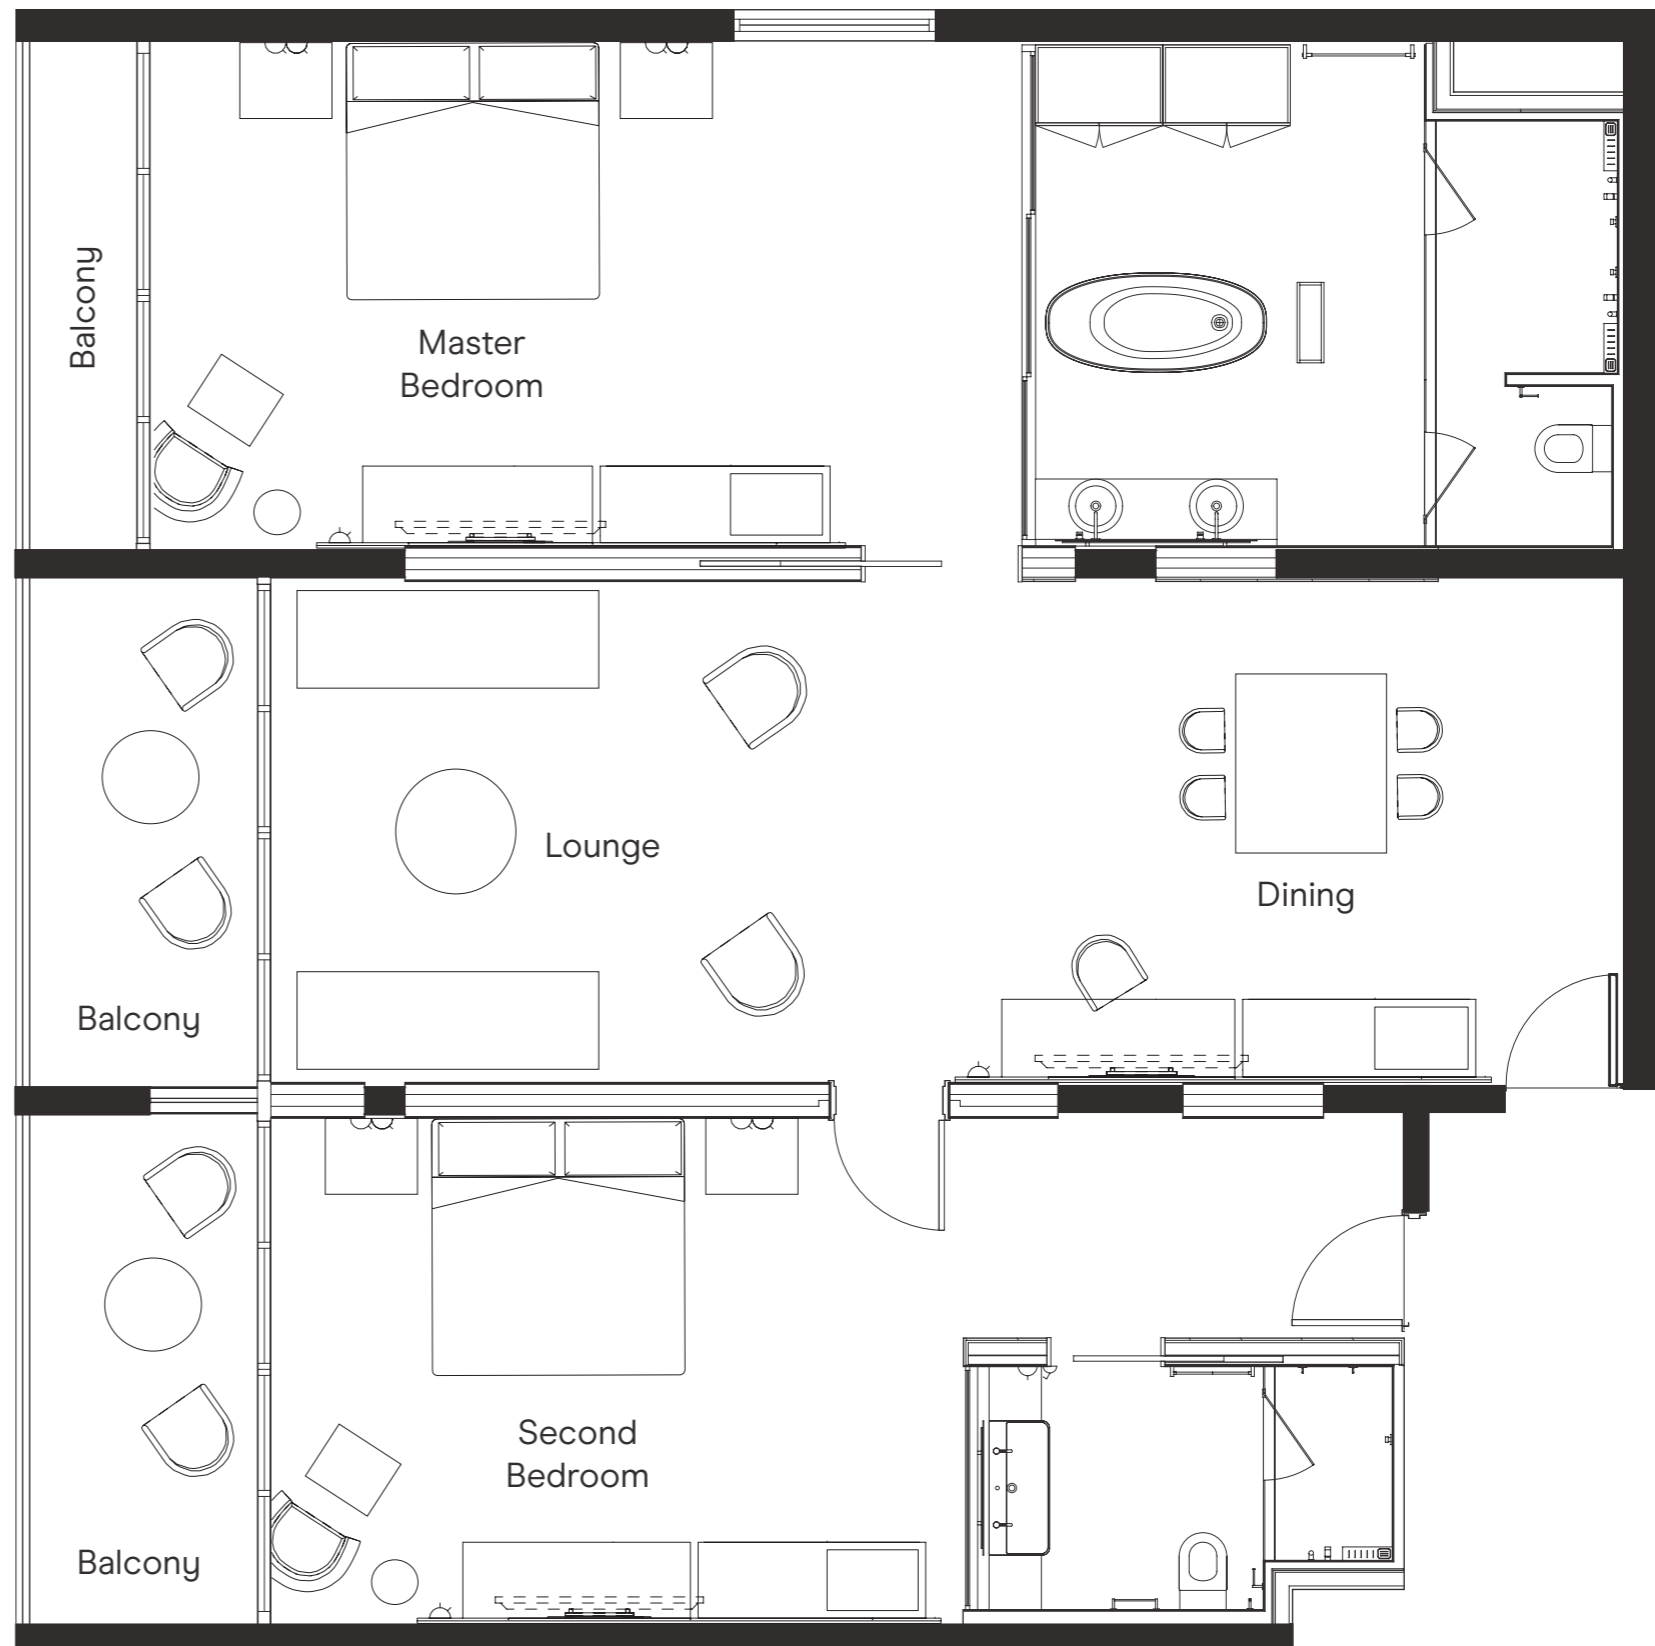

Riley's Suite

- 85 square metres
- Two bedrooms with a separate lounge area
- Unsurpassed views out to the Coral Sea
- Three separate balconies
- Choice of two king beds or four king singles
- Fold out double sofa bed
- Fast and free WiFi
- Apple iPad Control Centre
- Three 55" HD Smart TV
- Roomcast by Google Chromecast for video streaming
- Complimentary movies
- Air-con and blackout blinds
- Nespresso machine with complimentary pods
- Two bathrooms including a separate bath
- Maximum capacity: Six people

* Illustration purposes only