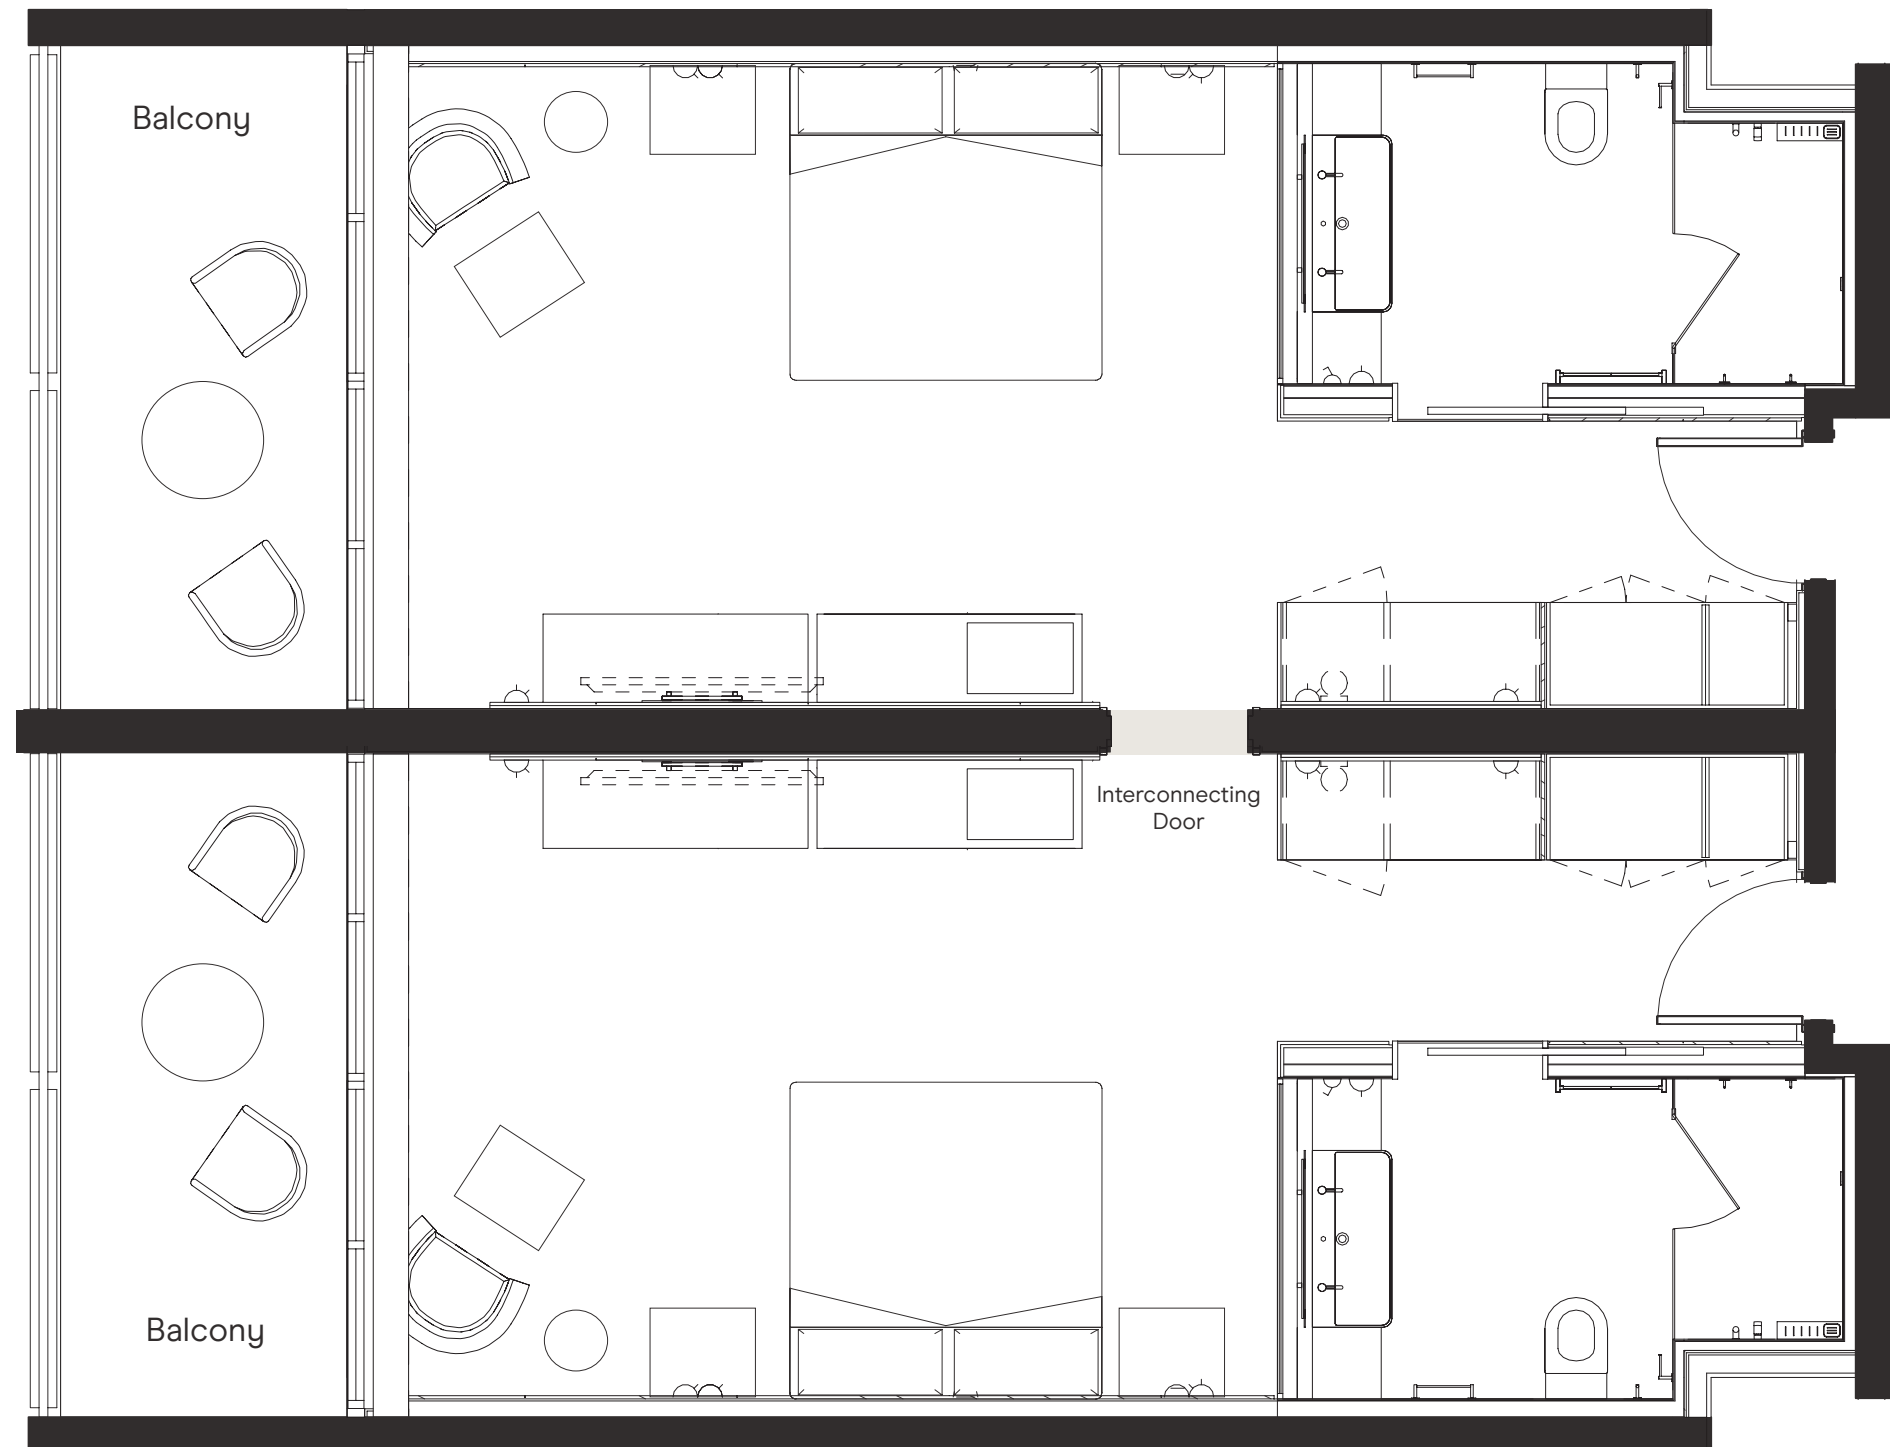

## Family

- 64 square metres
- Two interconnecting bedrooms
- Twin spacious balconies
- Choice of two king beds or four king singles
- Fast and free WiFi
- Apple iPad Control Centre
- Two 55" HD Smart TVs
- Roomcast by Google Chromecast for video streaming
- Complimentary movies
- Air-con and blackout blinds
- Nespresso machine with complimentary pods
- Two bathrooms both with rainforest showers
- Maximum capacity: Six people

\* Illustration purposes only