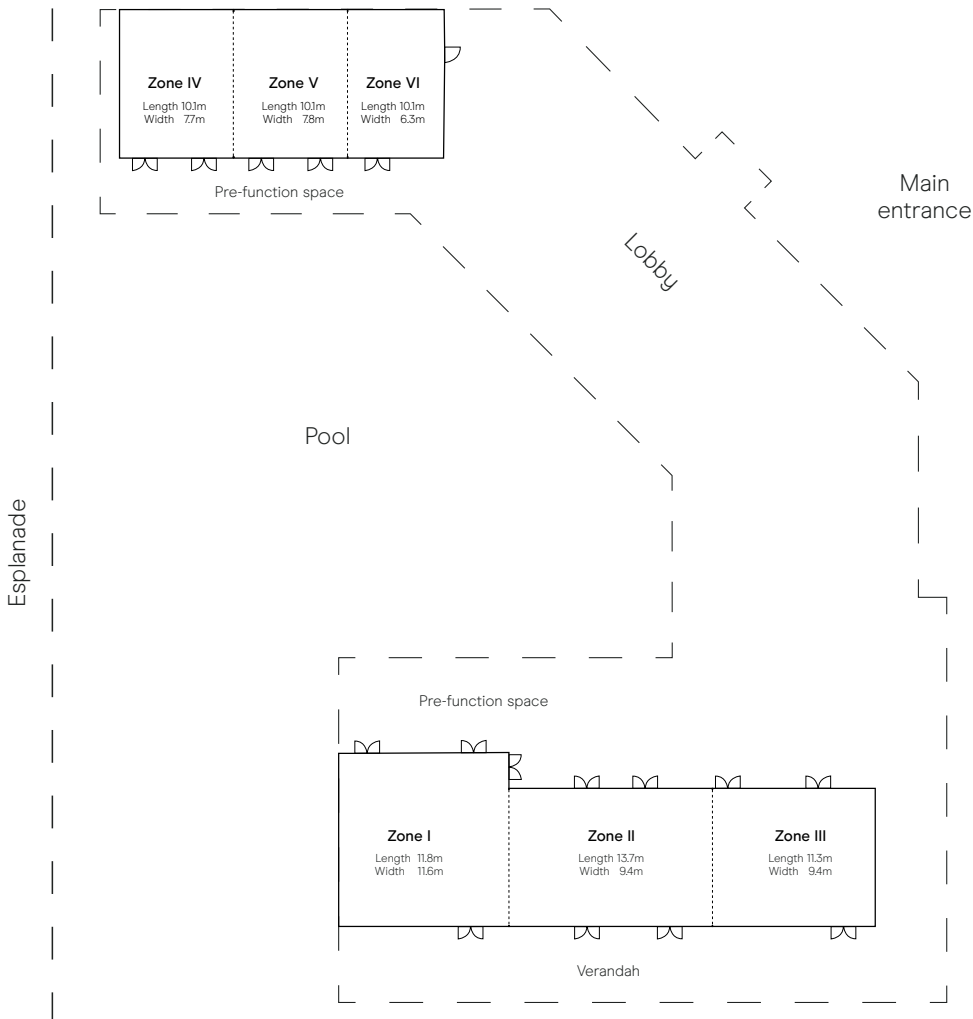

Crystalbrook Riley

Live in the moment

Meeting room dimensions and seating capacity

	Length (m)	Width (m)	Height (m)	Area (sqm)	Seating capacity						
					Theatre	Classroom	Banquet	Boardroom	U-shape	Cabaret	Cocktail
West Wing											
Zone I	11.8	11.6	3	137	140	50	120	30	40	80	150
Zone II	13.7	9.4	3	129	130	50	90	30	30	60	140
Zone III	11.3	9.4	3	100	106	40	70	20	25	50	115
Zone I-III	30.4	9.4	3	366	400	130	280	85	100	180	420
East Wing											
Zone IV	10.1	7.7	3	78	70	20	50	20	20	32	80
Zone V	10.1	7.8	3	79	70	20	50	20	20	32	80
Zone VI	10.1	6.3	3	64	50	18	35	15	12	24	60
Zone IV-VI	21.8	10.1	3	218	210	70	130	50	45	96	220

Meeting Spaces Floor Plan