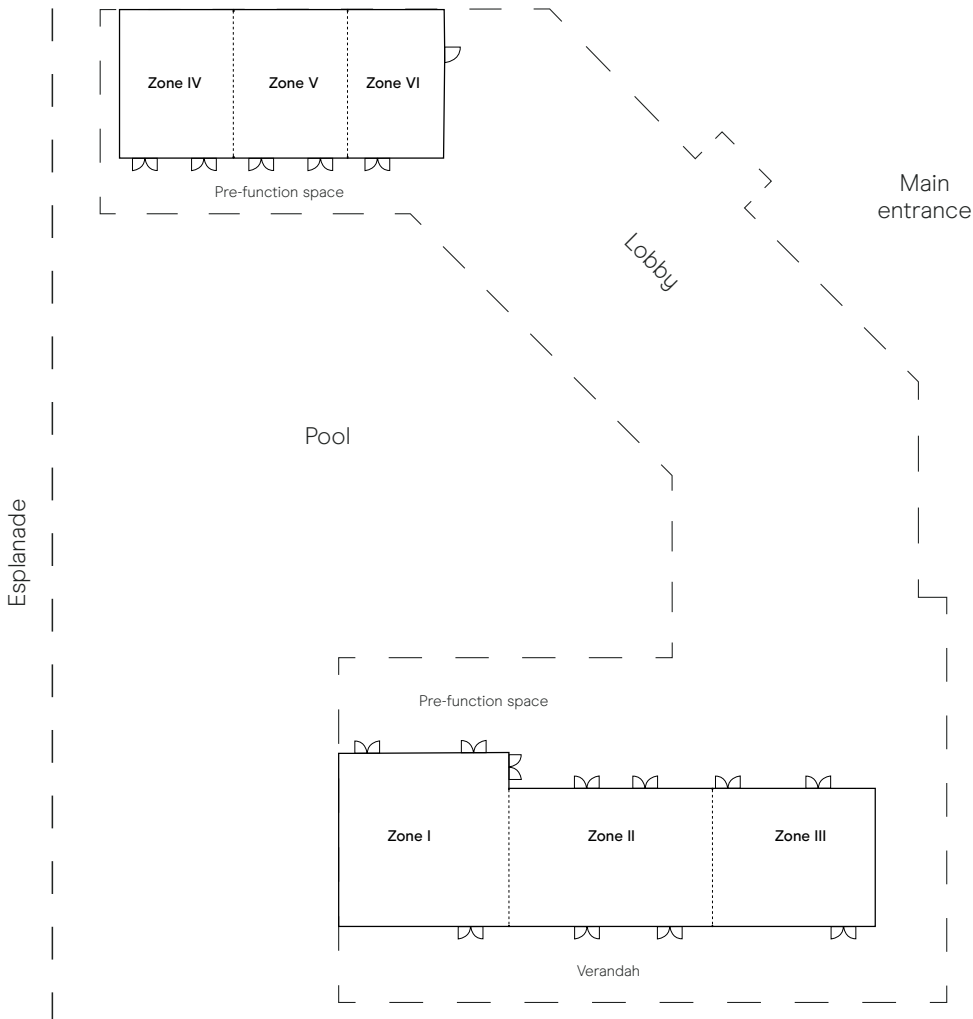

Crystalbrook Riley

Live in the moment

Meeting room dimensions and seating capacity

	Length (m)	Width (m)	Height (m)	Area (sqm)	Seating capacity							
					Theatre	Classroom	Banquet	Boardroom	U-shape	Cabaret	Cocktail	
West Wing												
Zone I	11.5	11.7	3	135	108	45	80	24	32	64	130	
Zone II	9	13.5	3	122	114	54	90	21	34	72	120	
Zone III	9	11.3	3	102	96	45	70	21	30	64	100	
Zone I-III	9	36.7	3	330	300	162	280	64	64	176	330	
East Wing												
Zone IV	10	75	3	75	48	27	50	20	21	32	60	
Zone V	10	75	3	75	60	27	50	20	21	32	60	
Zone VI	10	6	3	60	43	18	35	20	18	24	50	
Zone IV-VI	10	22	3	220	163	90	130	64	42	96	200	

Meeting Spaces Floor Plan