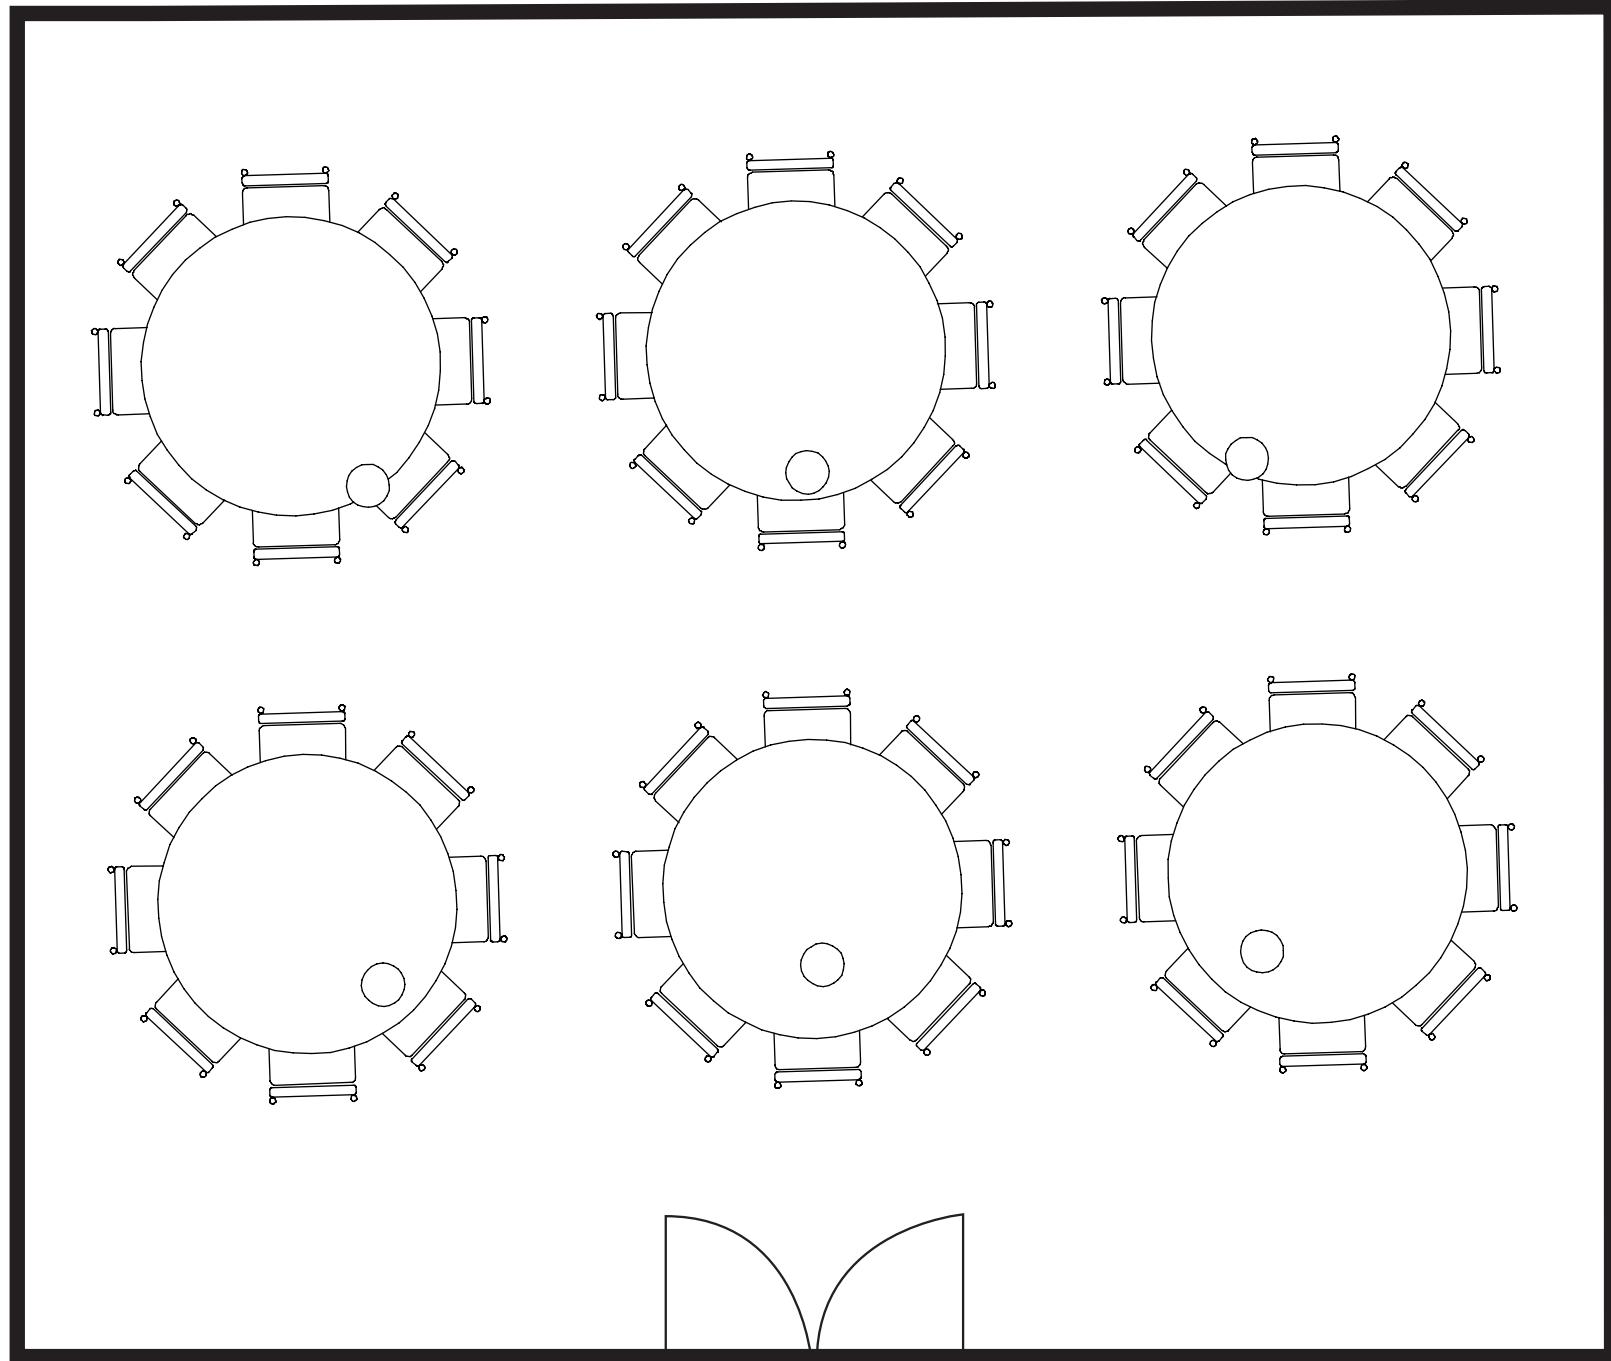

Aria III

Length (m)	8.03m
Width (m)	6.85m
Height (m)	2.8m
Area (m)	50.3
U-Shape	24
Round table	60
Cabaret	48
Classroom	36
Boardroom	20
Theatre	60
Cocktail	60

Seating capacity

Length 6.85m

Width 8.03m