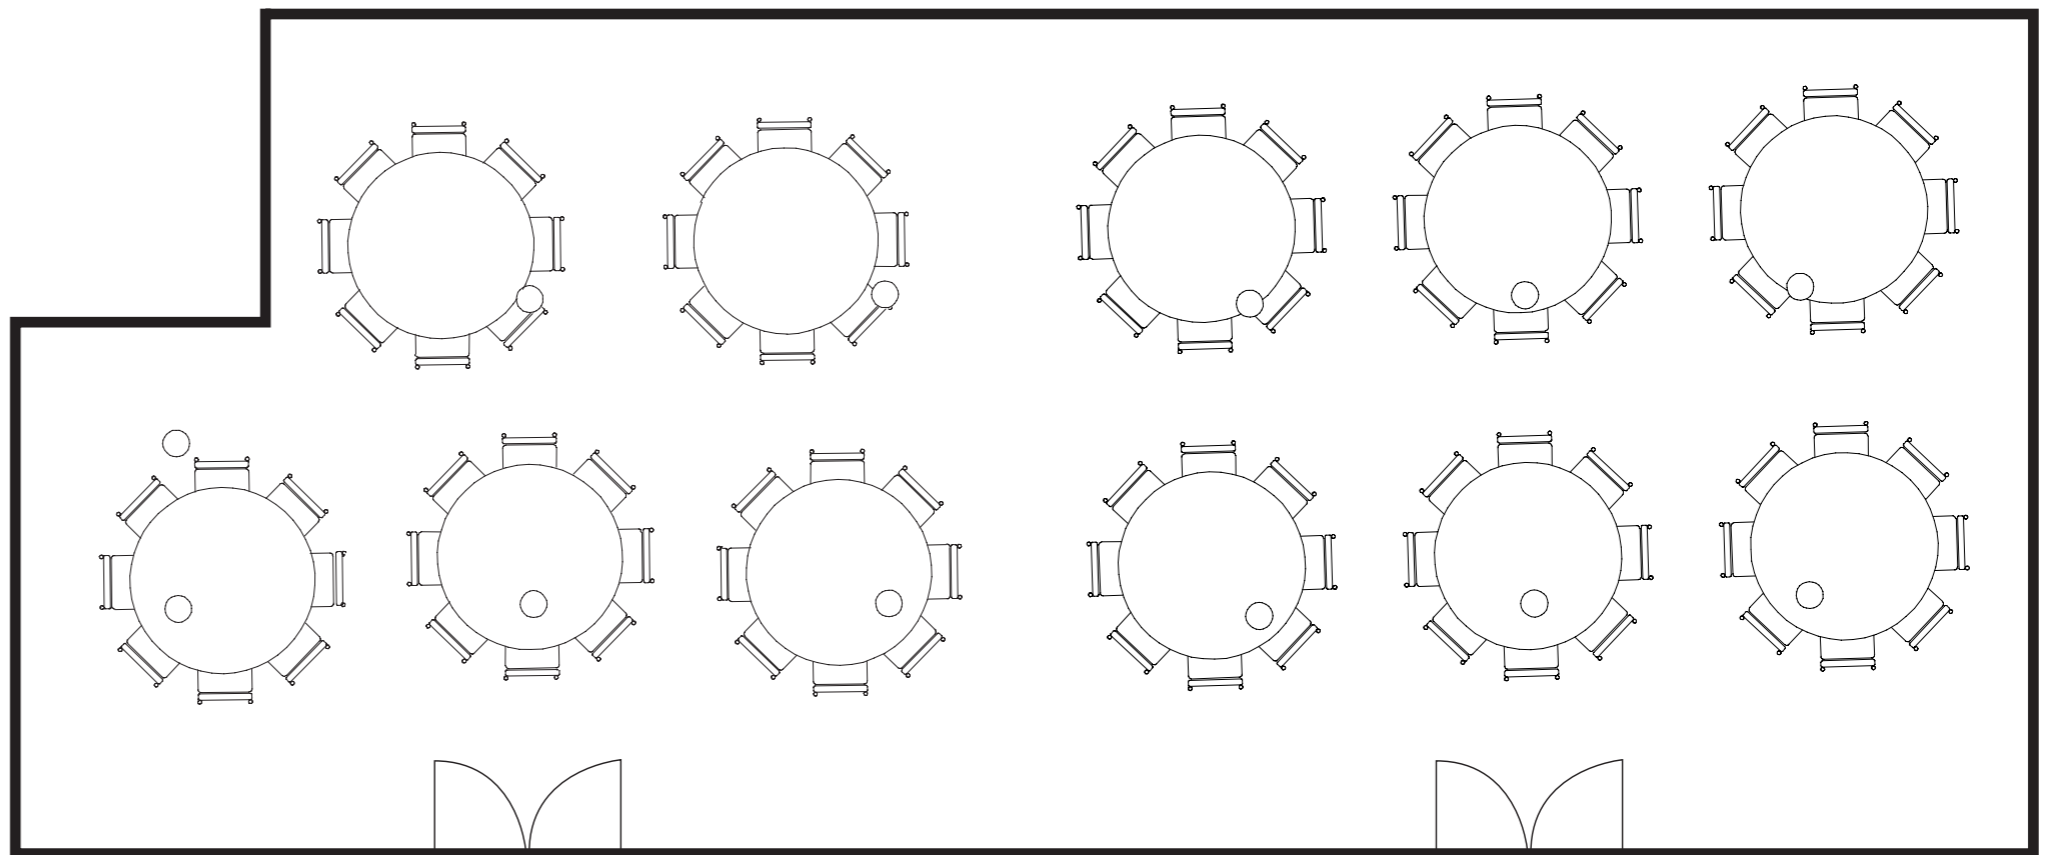

Aria II and III

Length (m)	6.85m
Width (m)	17.38m
Height (m)	2.8m
Area (m)	106.1
U-Shape	
Round table	100
Cabaret	
Classroom	
Boardroom	
Theatre	
Cocktail	120

Width 17.38m

Length 6.85m