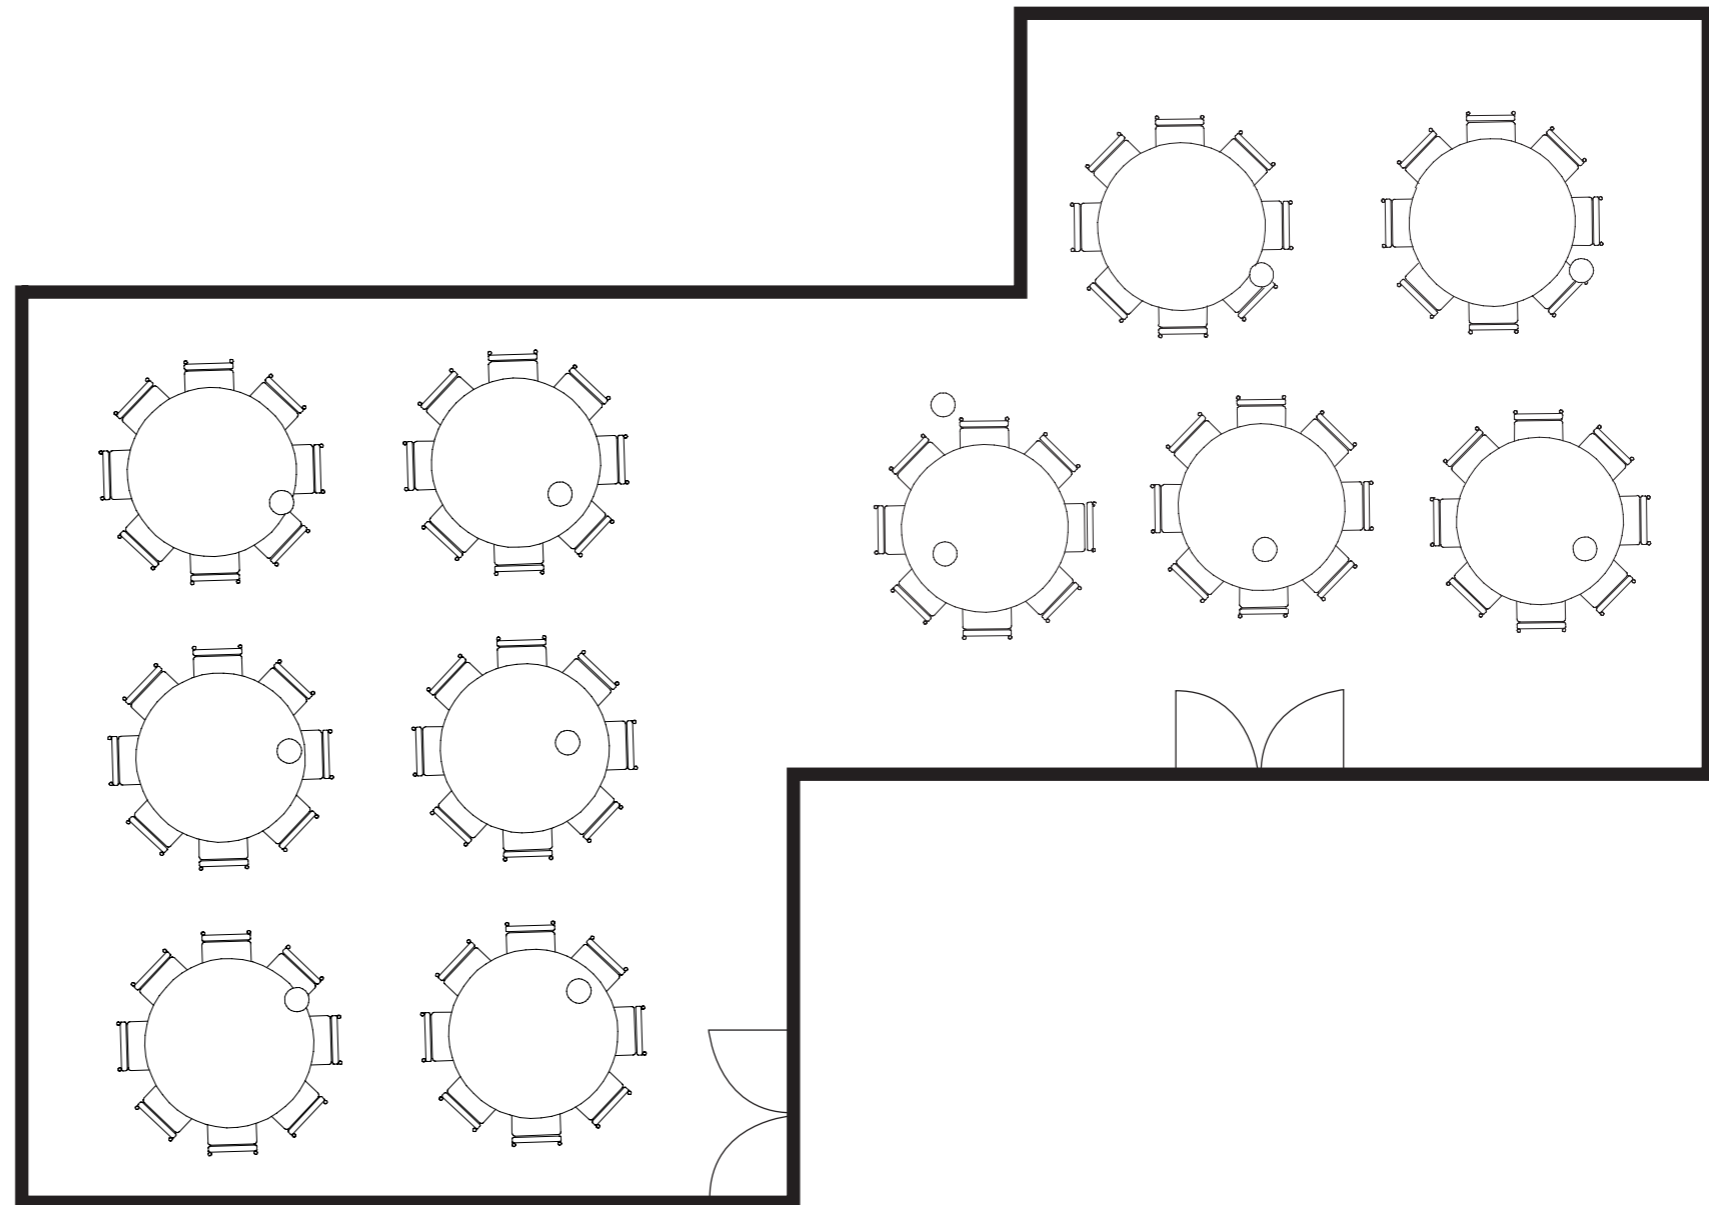

Arias I-II

Length (m)	6.85m
Width (m)	15.51m
Height (m)	2.8m
Area (m)	96.3
U-Shape	
Round table	
Cabaret	
Classroom	
Boardroom	
Theatre	
Cocktail	120

Length 6.85m

Width 15.51m