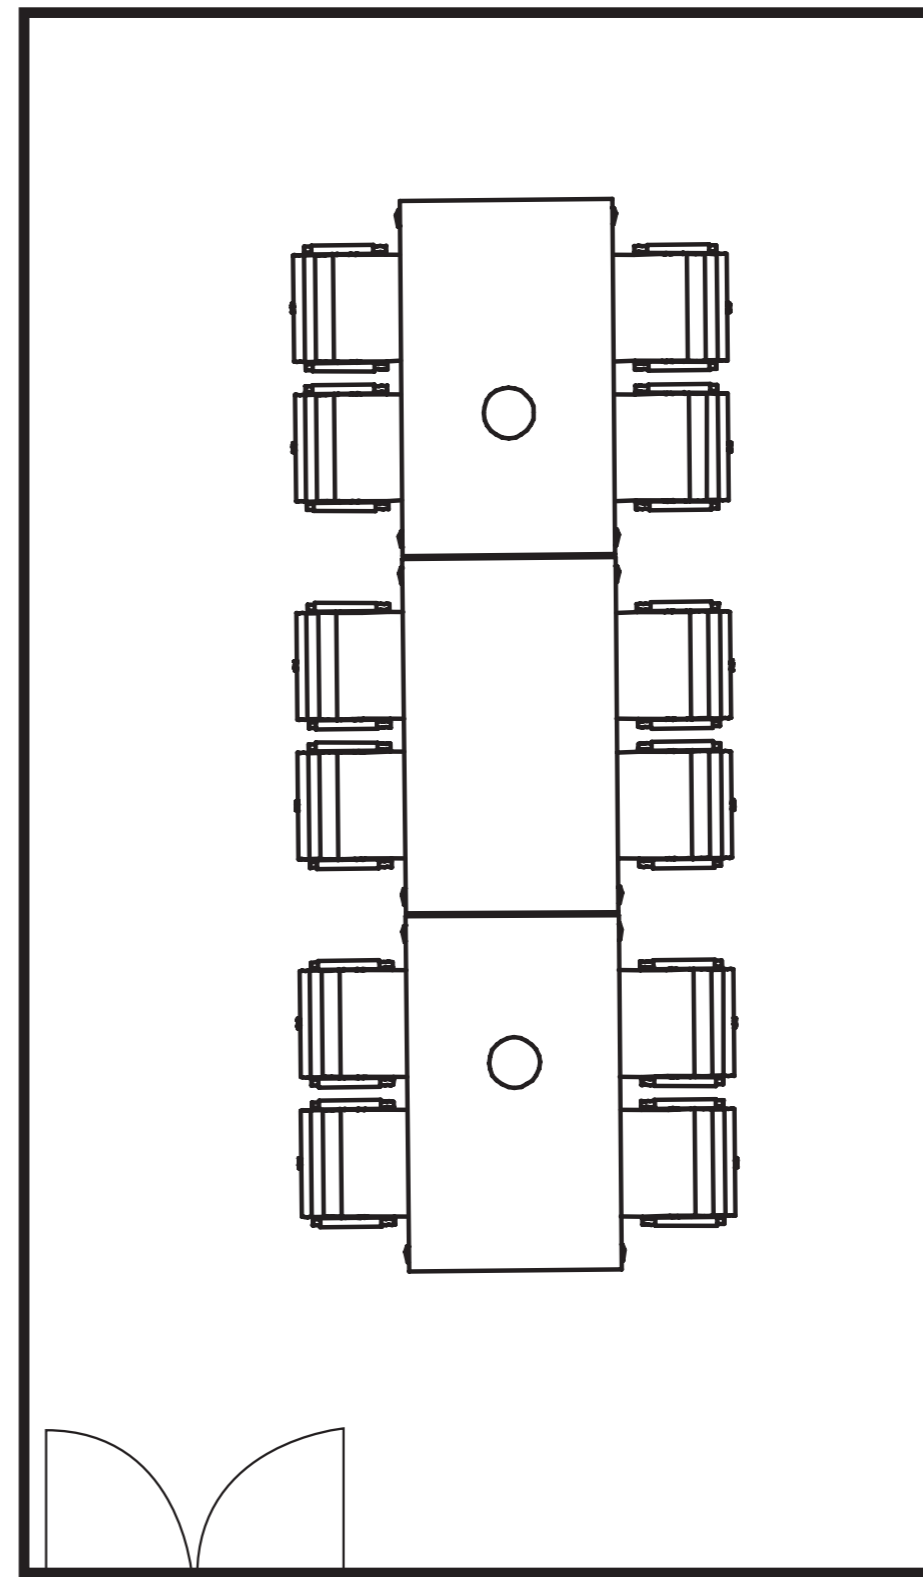

# The Archie Boardroom

Length (m)	7.37m
Width (m)	3.6m
Height (m)	2.8m
Area (m)	26.53
U-Shape	
Round table	
Cabaret	
Classroom	
Boardroom	14
Theatre	
Cocktail	

Seating capacity

3.6 m

Length 7.37m